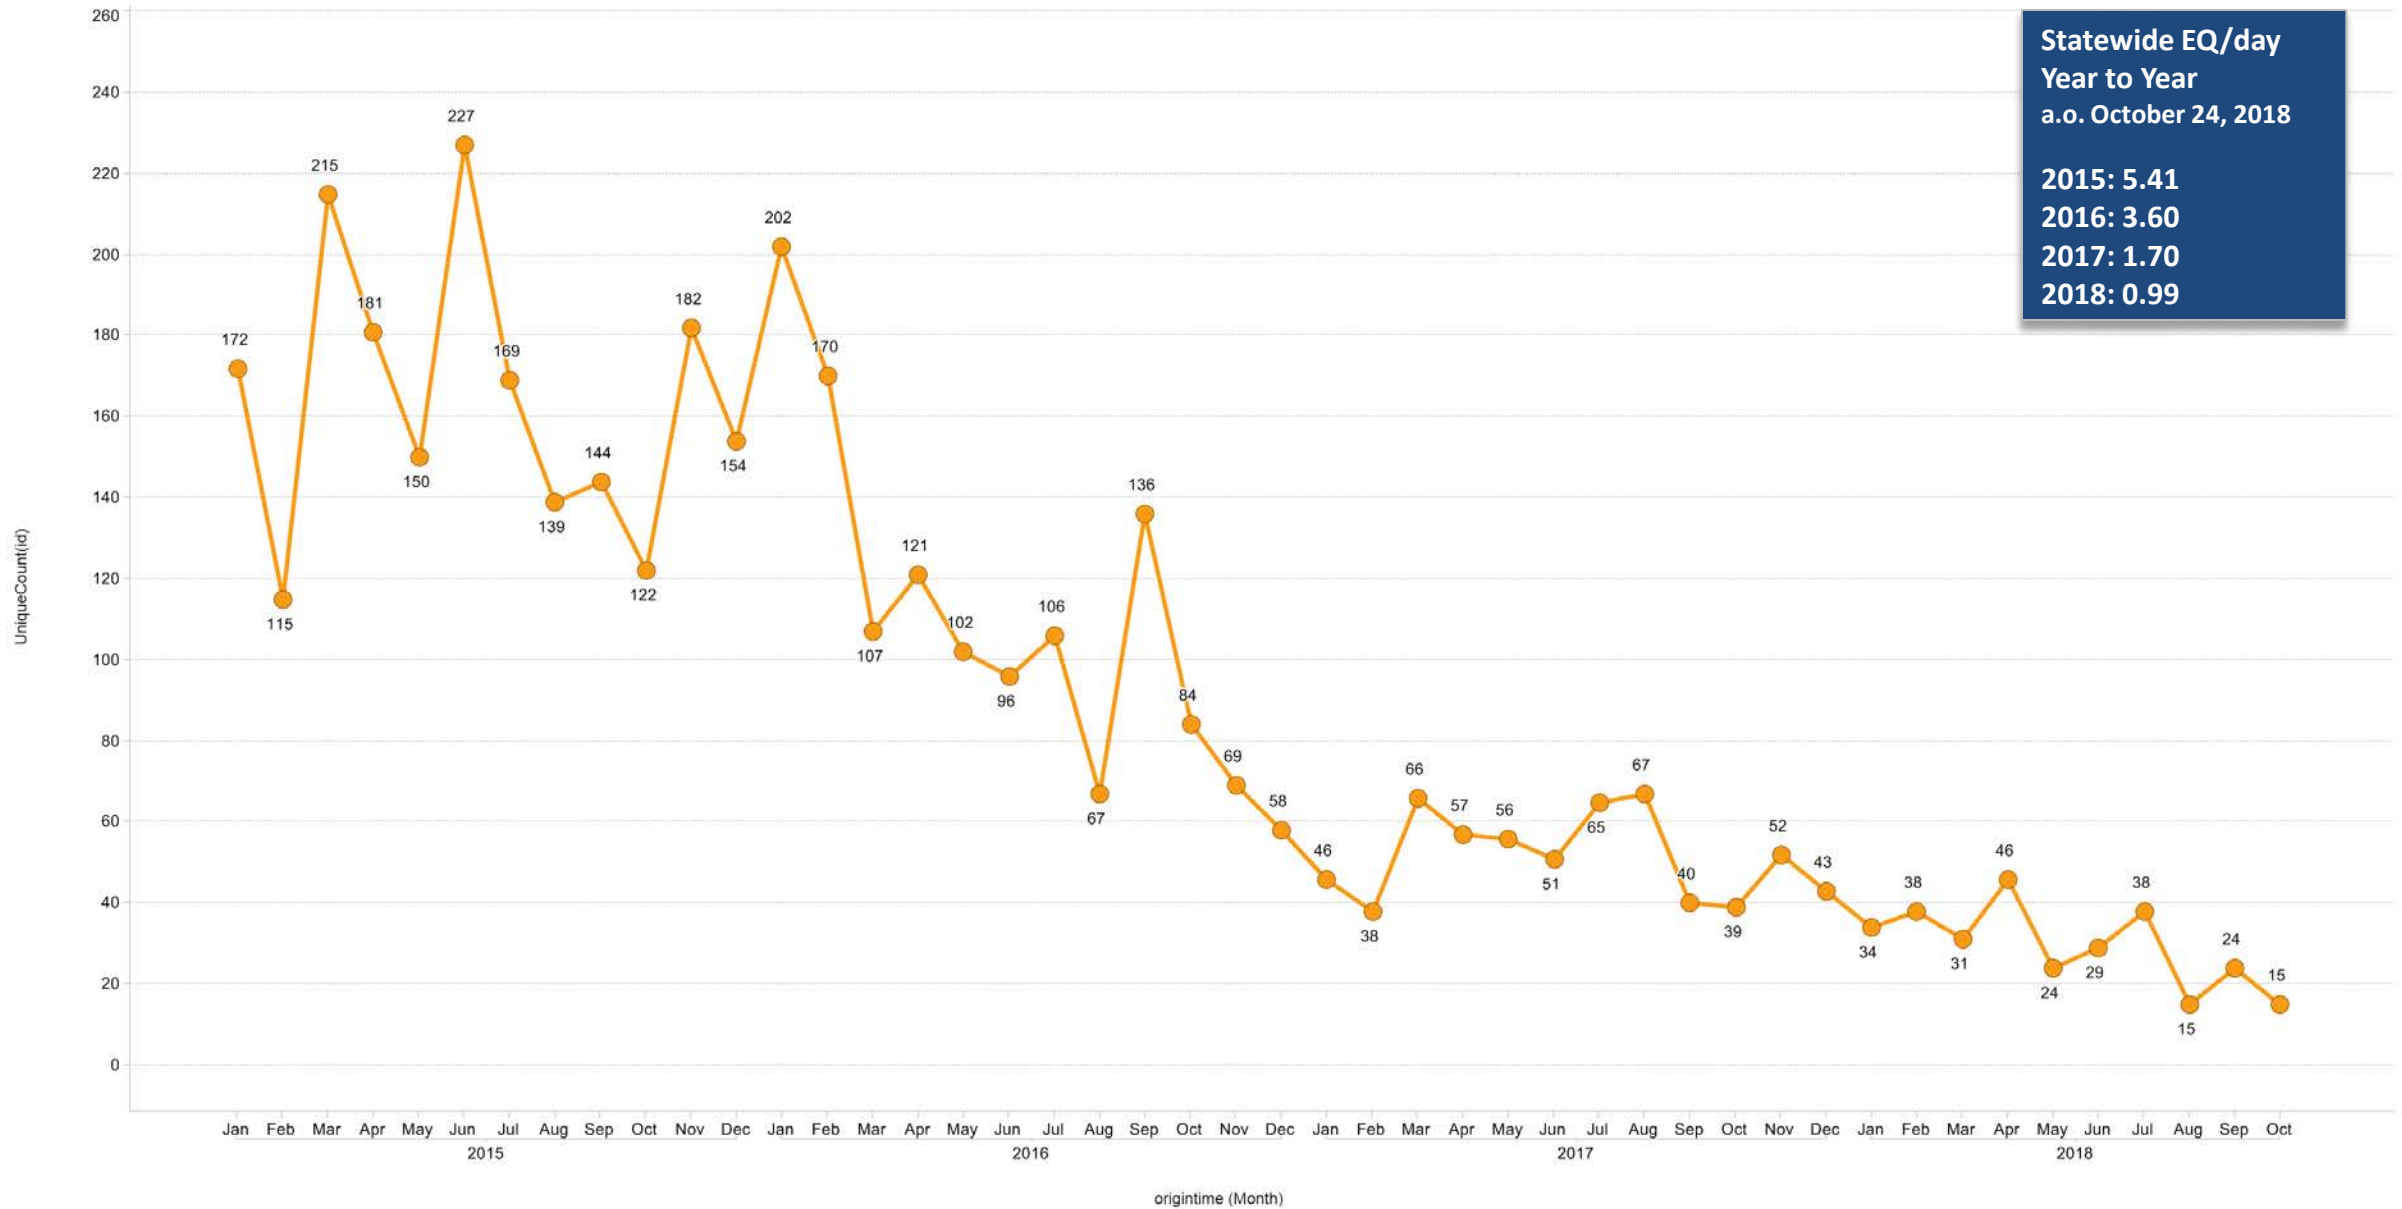

# Earthquake Count M2.7+ OGS Catalog | Continuous (2015-2018)

# Earthquake Count M2.7+ OGS Catalog | Year to Year (2015-2018)