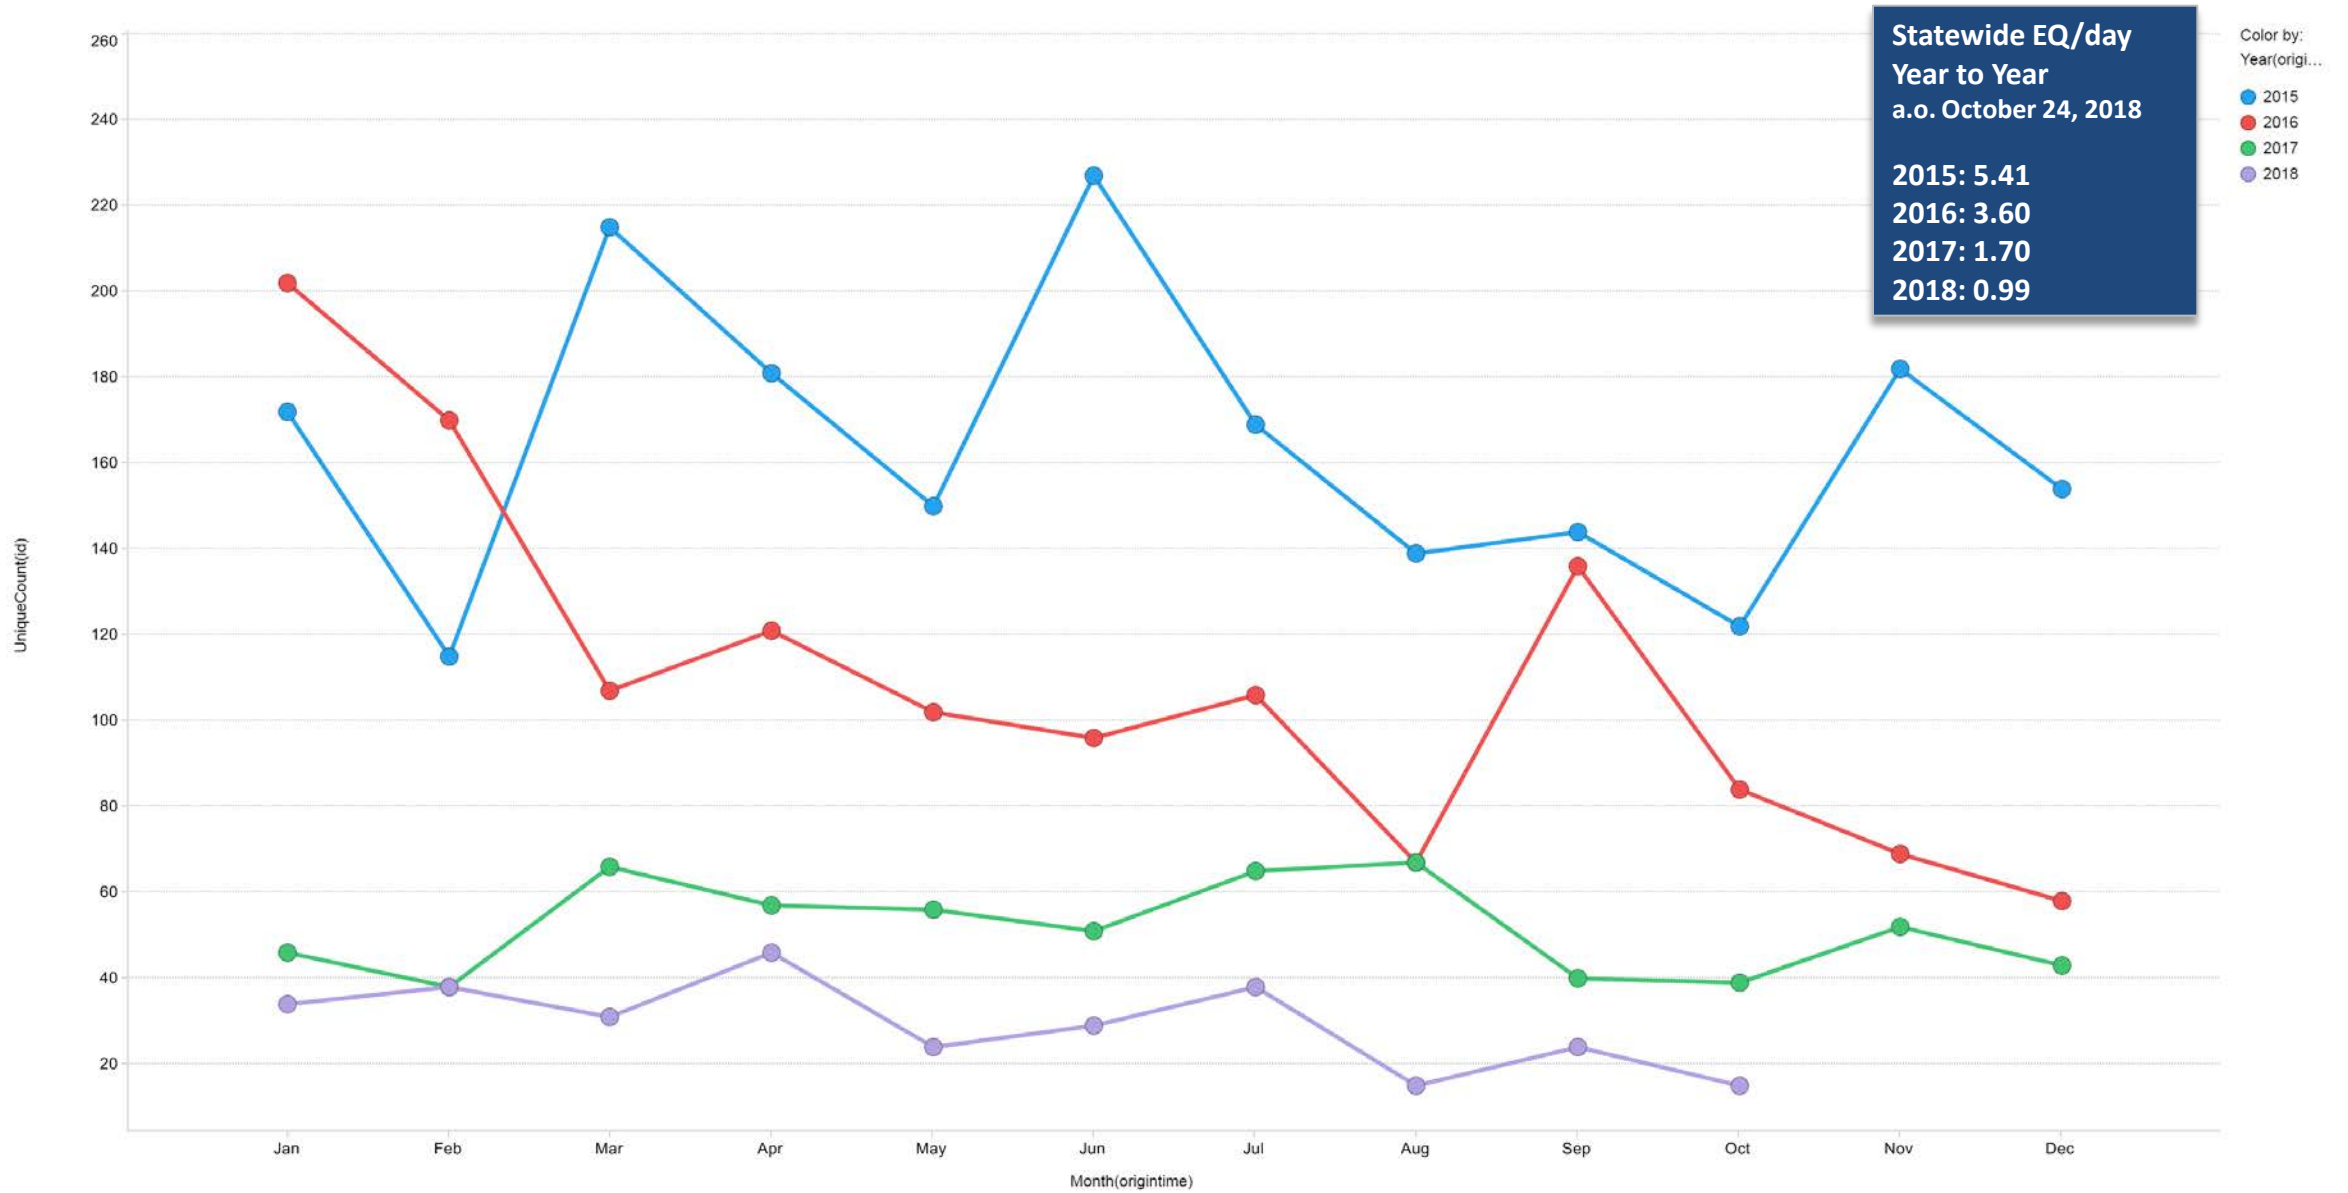

# Earthquake Count M2.7+ OGS Catalog | Continuous (2015-2018)

# Earthquake Count M2.7+ OGS Catalog | Year to Year (2015-2018)